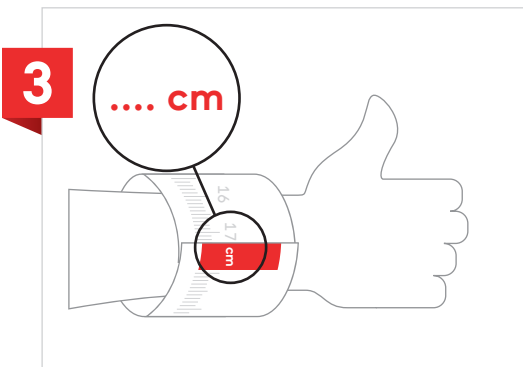

## IS THE CASE A GOOD FIT WITH MY WRIST?

! Please be sure to print it at 100%

# MEASURE YOUR WRIST.

! Please be sure to print it at 100%

[shop.swatch.com](http://shop.swatch.com)