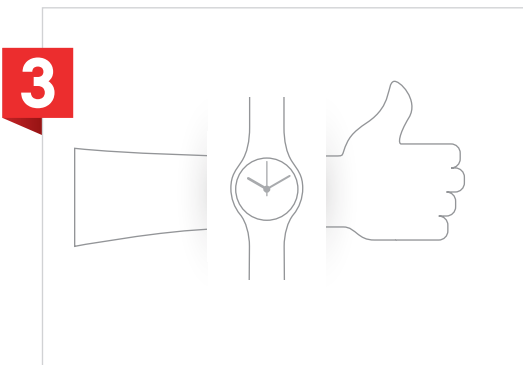

## IS THE CASE A GOOD FIT WITH MY WRIST?

! Please be sure to print it at 100%

# MEASURE YOUR WRIST.

! Please be sure to print it at 100%

[shop.swatch.com](http://shop.swatch.com)