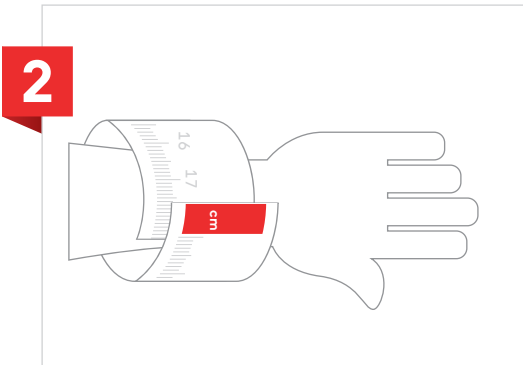

## IS THE CASE A GOOD FIT WITH MY WRIST?

! Please be sure to print it at 100%

# MEASURE YOUR WRIST.

! Please be sure to print it at 100%

[shop.swatch.com](http://shop.swatch.com)