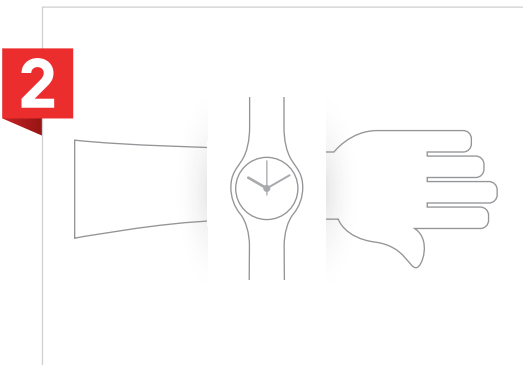

## IS THE CASE A GOOD FIT WITH MY WRIST?

! Please be sure to print it at 100%

# MEASURE YOUR WRIST.

! Please be sure to print it at 100%

[shop.swatch.com](http://shop.swatch.com)